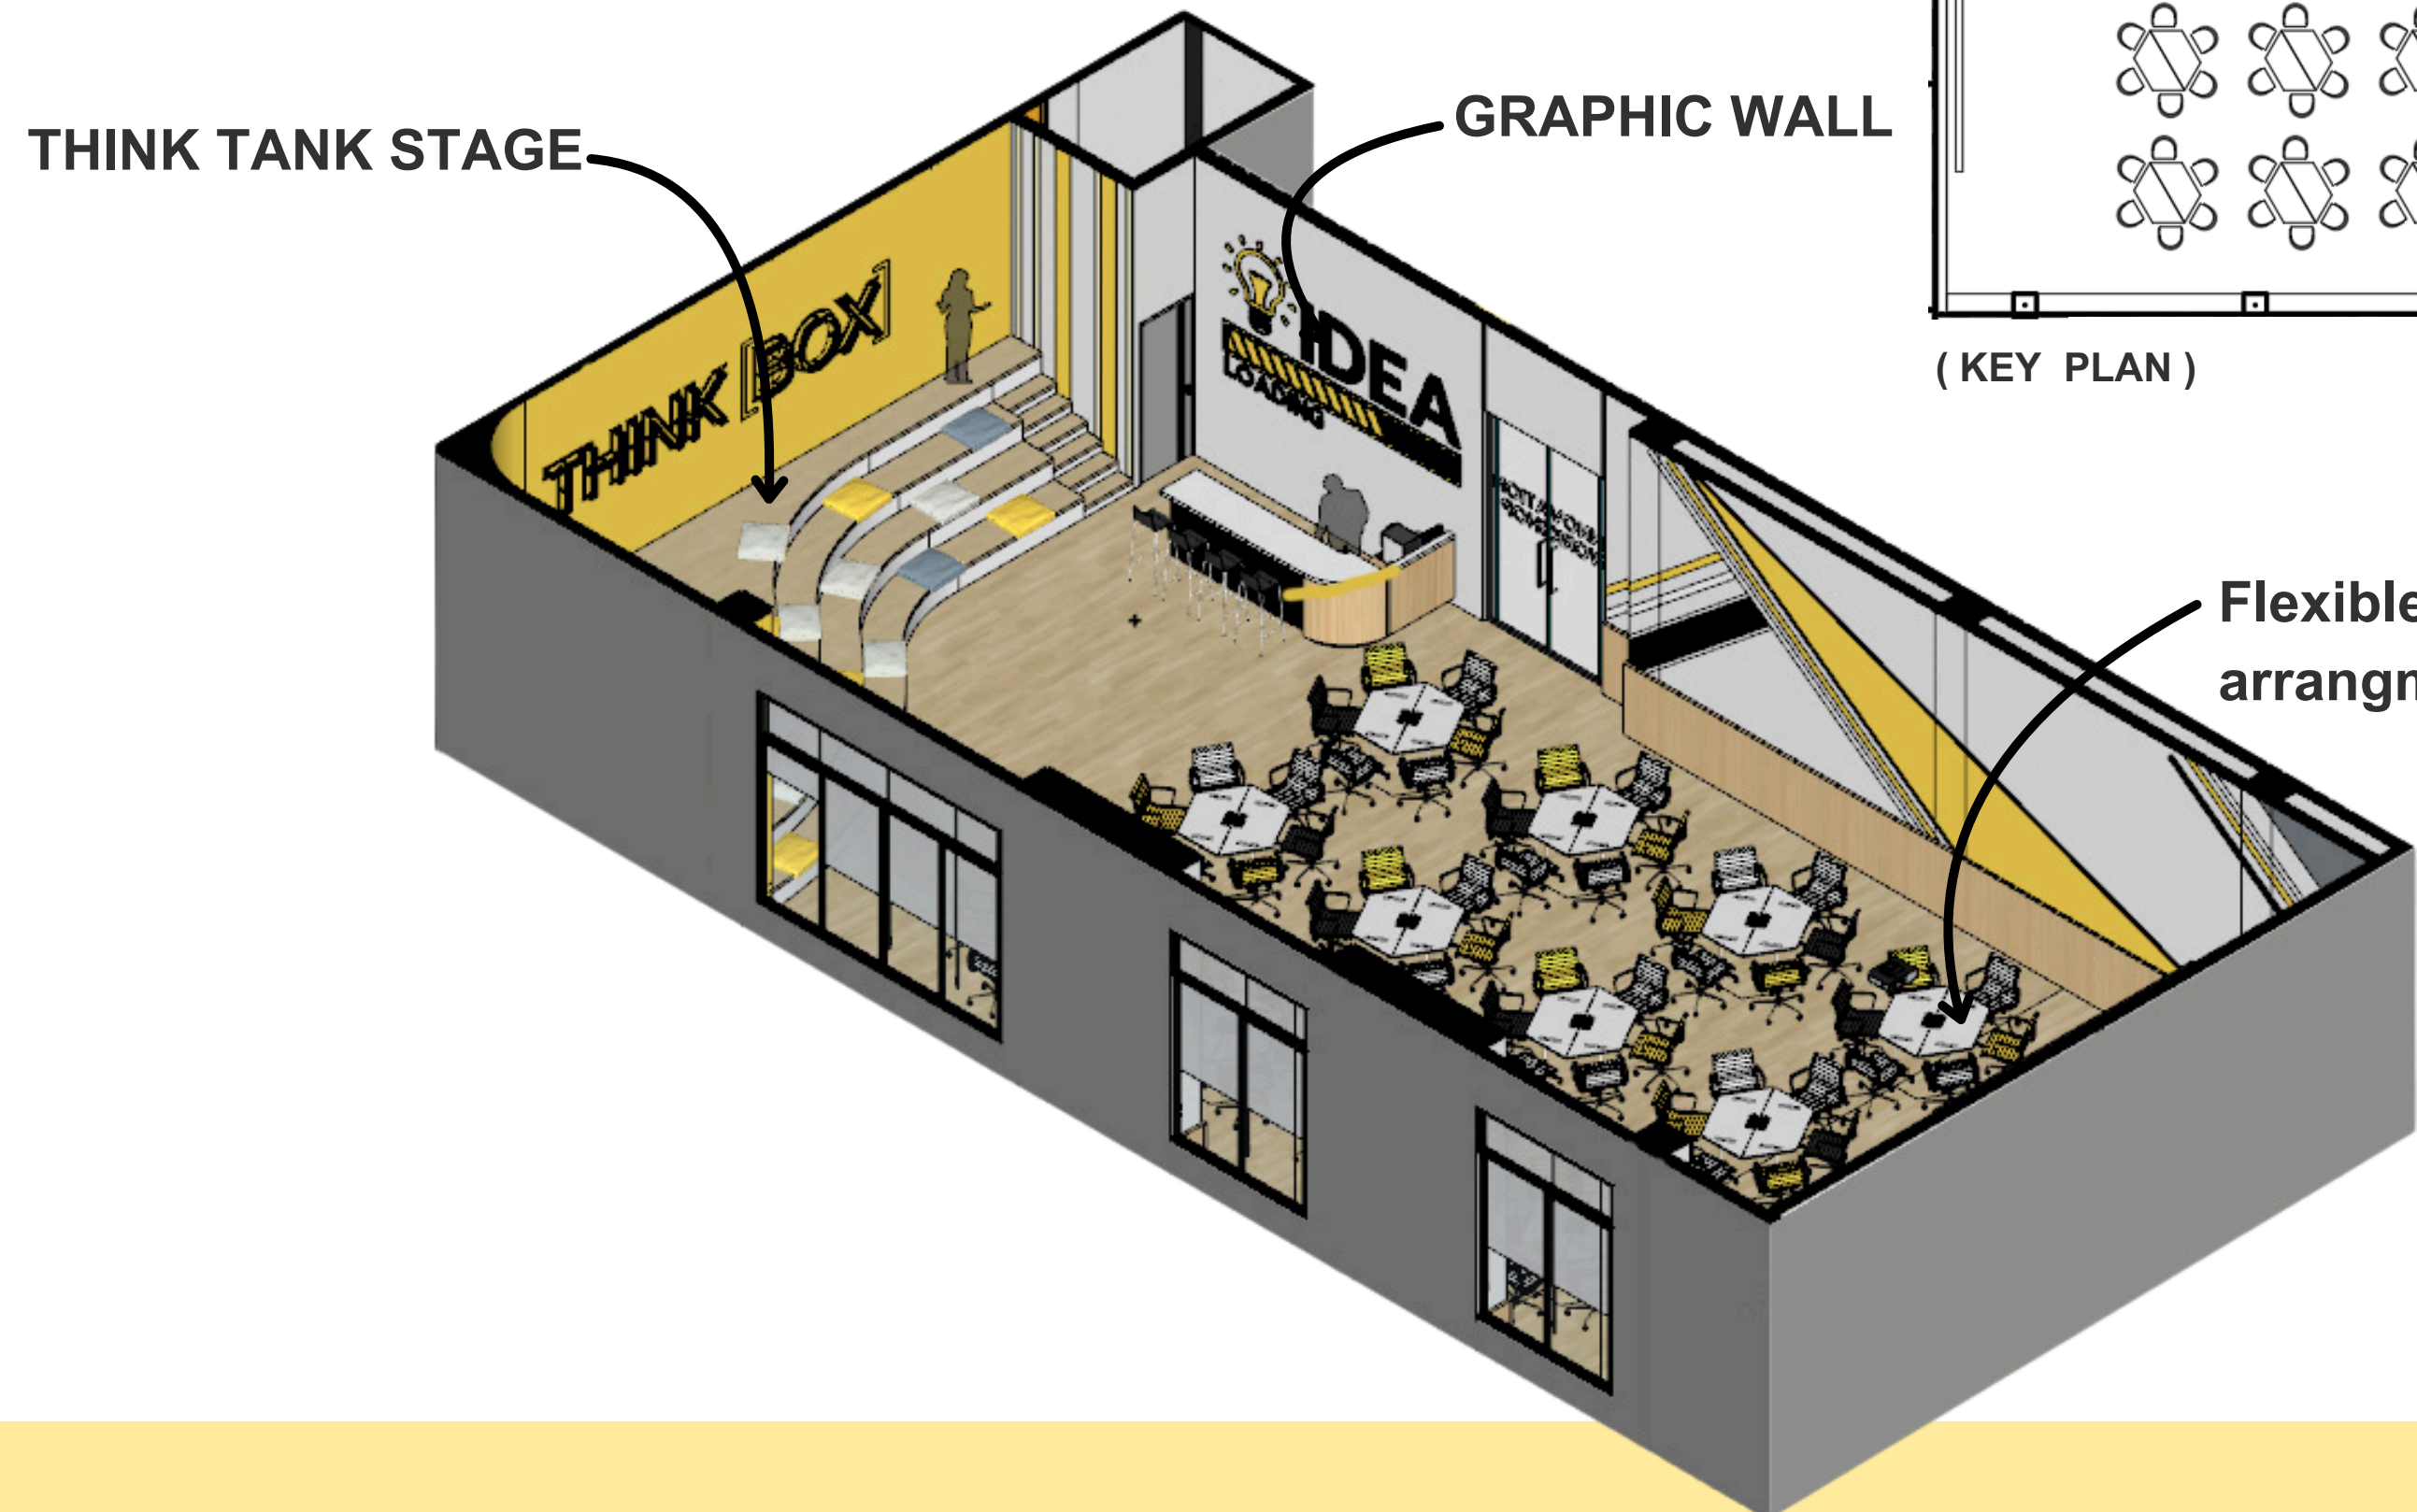

WE INCUBATOR

01 - Innovation Center

WALAILAK UNIVERSITY

WE INCUBATOR

WALAILAK UNIVERSITY

02-Innovation Workshop (THINK BOX) (isometric-1)

Flexible table arrangement

Round shape wall for fun feeling

THINK TANK STAGE

WE INCUBATOR

WALAILAK UNIVERSITY

02-Innovation Workshop (THINK BOX) (isometric-2)

WE INCUBATOR

02-Innovation Workshop (THINK BOX)

THINK TANK STAGE

WALAILAK UNIVERSITY

(PERSPECTIVE 01)

WE INCUBATOR

02-Innovation Workshop (THINK BOX)

GRAPHIC WALL

WALAILAK UNIVERSITY

WE INCUBATOR

02-Innovation Workshop (THINK BOX)

เพิ่มลูกเล่นฝ้าเพดาน
กราฟฟิค lighting