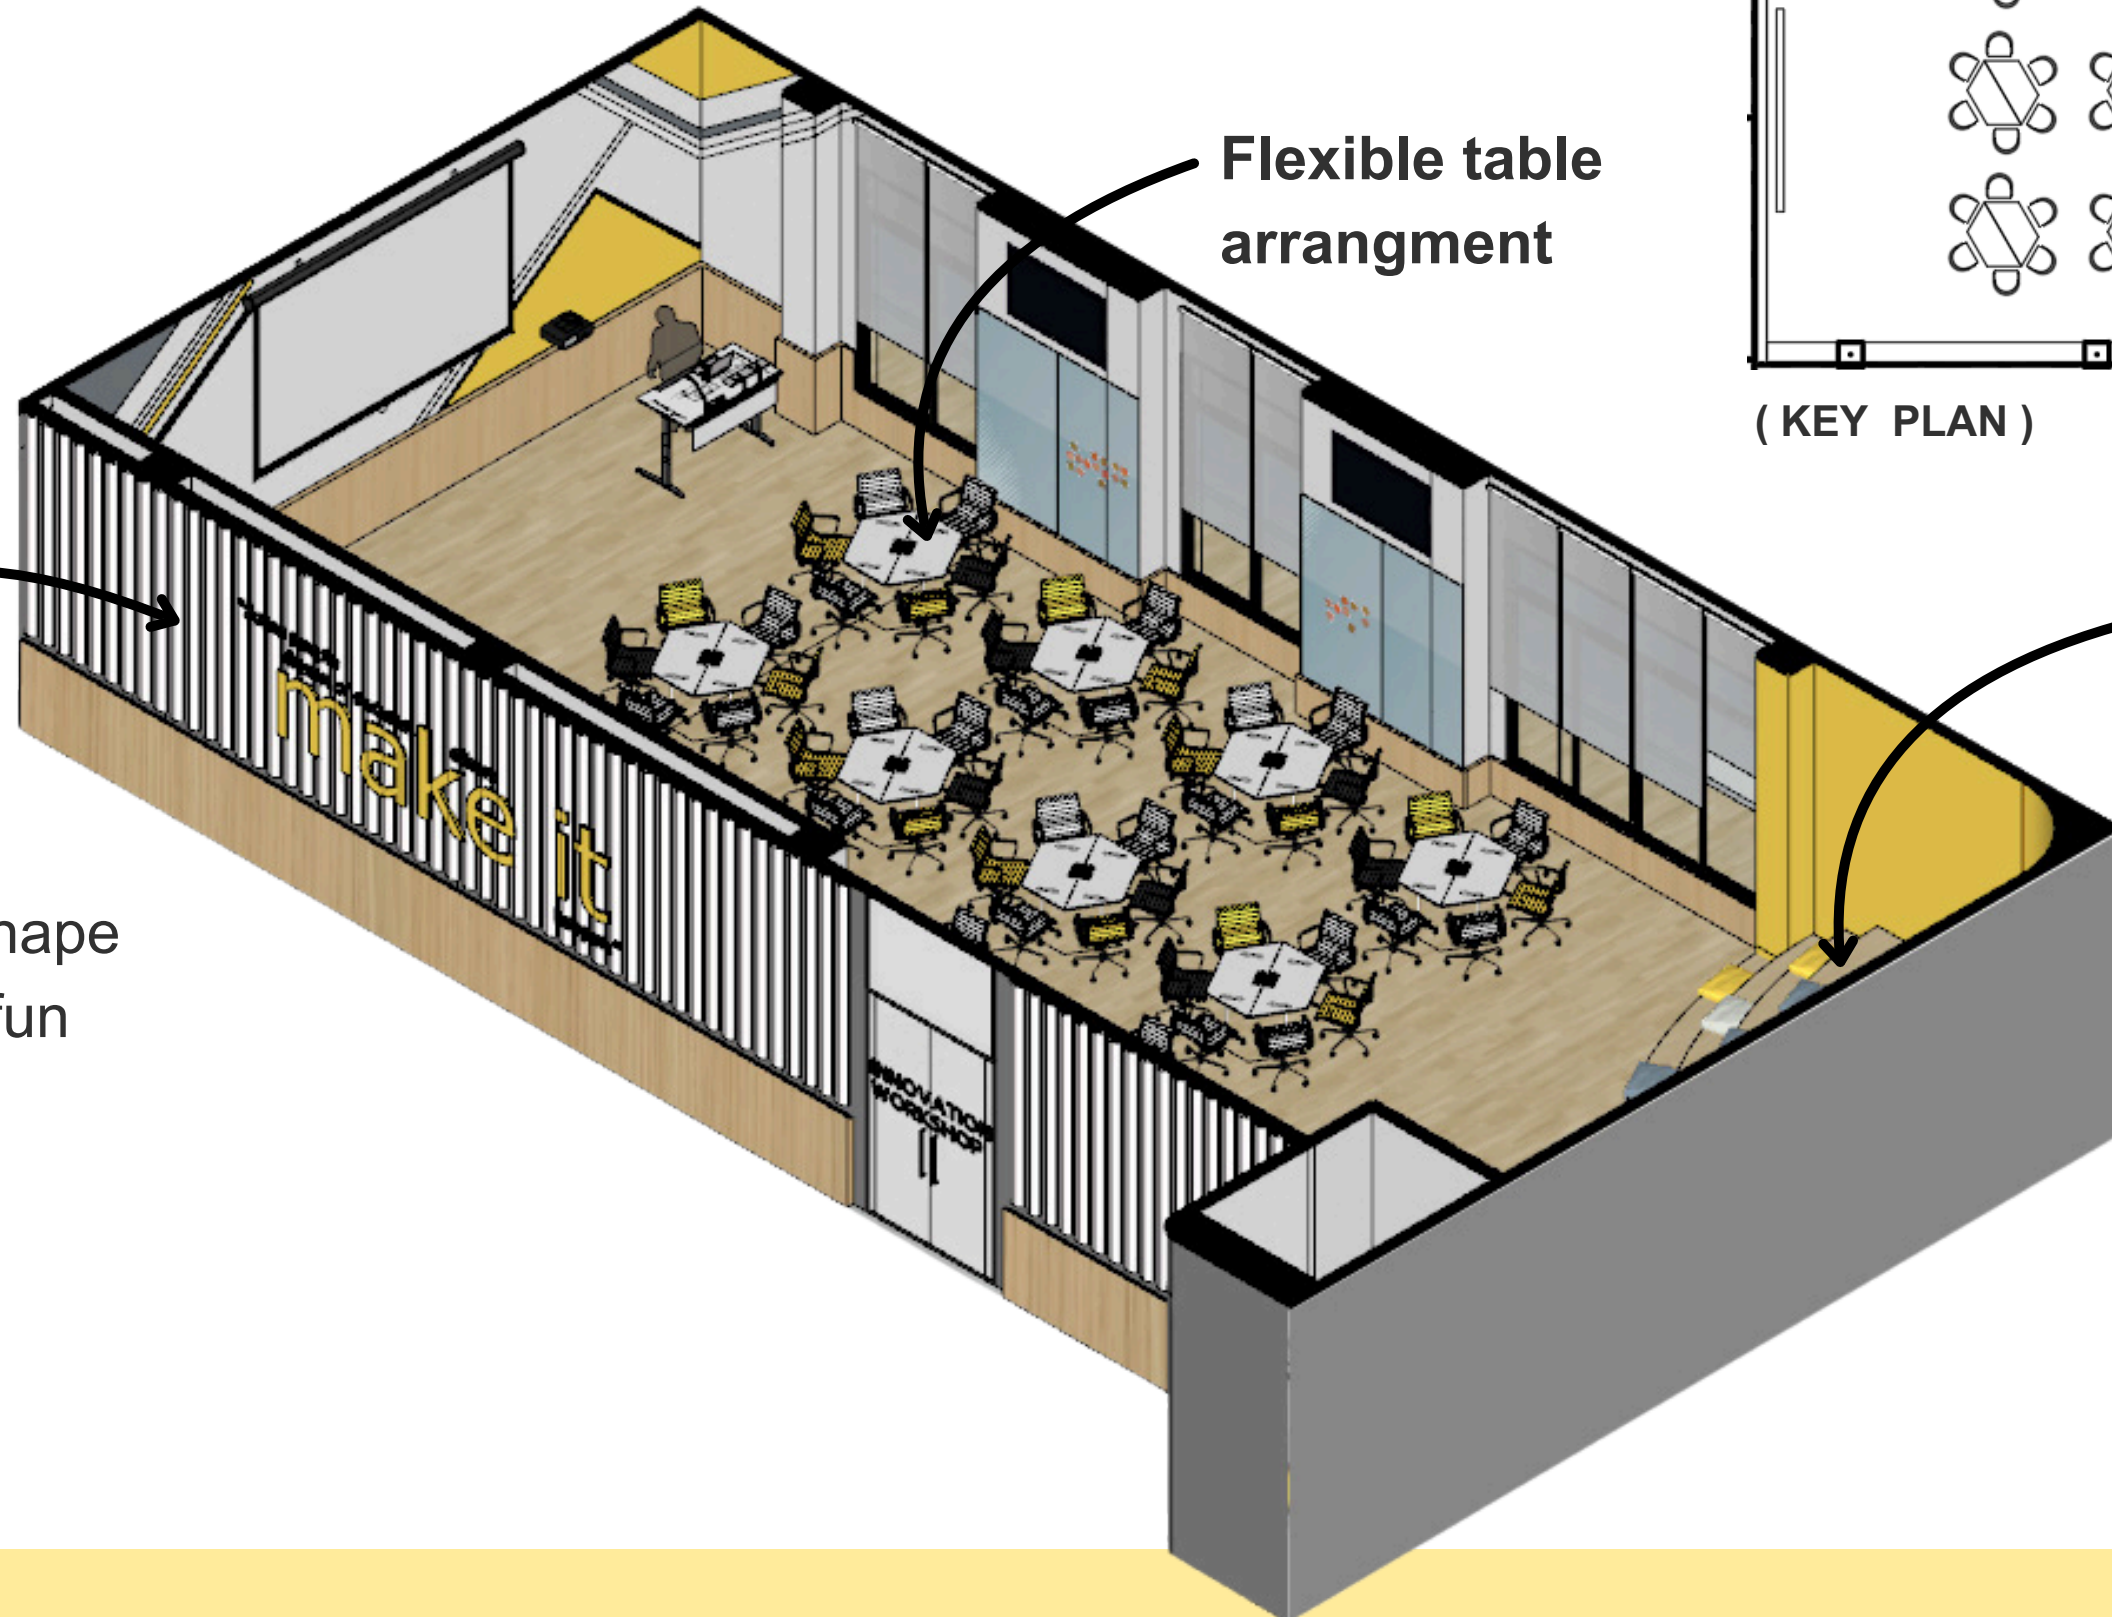

WE INCUBATOR

01 - Innovation Center

WALAILAK UNIVERSITY

WE INCUBATOR

WALAILAK UNIVERSITY

02-Innovation Workshop (THINK BOX) (isometric-1)

Flexible table arrangement

Round shape wall for fun feeling

THINK TANK STAGE

WE INCUBATOR

WALAILAK UNIVERSITY

02-Innovation Workshop (THINK BOX) (isometric-2)

WE INCUBATOR

02-Innovation Workshop (THINK BOX)

THINK TANK STAGE

WALAILAK UNIVERSITY

(PERSPECTIVE 01)

WE INCUBATOR

02-Innovation Workshop (THINK BOX)

GRAPHIC WALL

WALAILAK UNIVERSITY

WE INCUBATOR

02-Innovation Workshop (THINK BOX)

เพิ่มลูกเล่นฝ้าเพดาน
กราฟฟิค lighting

WALAILAK UNIVERSITY

WE INCUBATOR

(มุมมองหน้าห้อง Coaching room และ Office room)

WALAILAK UNIVERSITY

(PERSPECTIVE 00)

WE INCUBATOR

03-Office room

WALAILAK UNIVERSITY