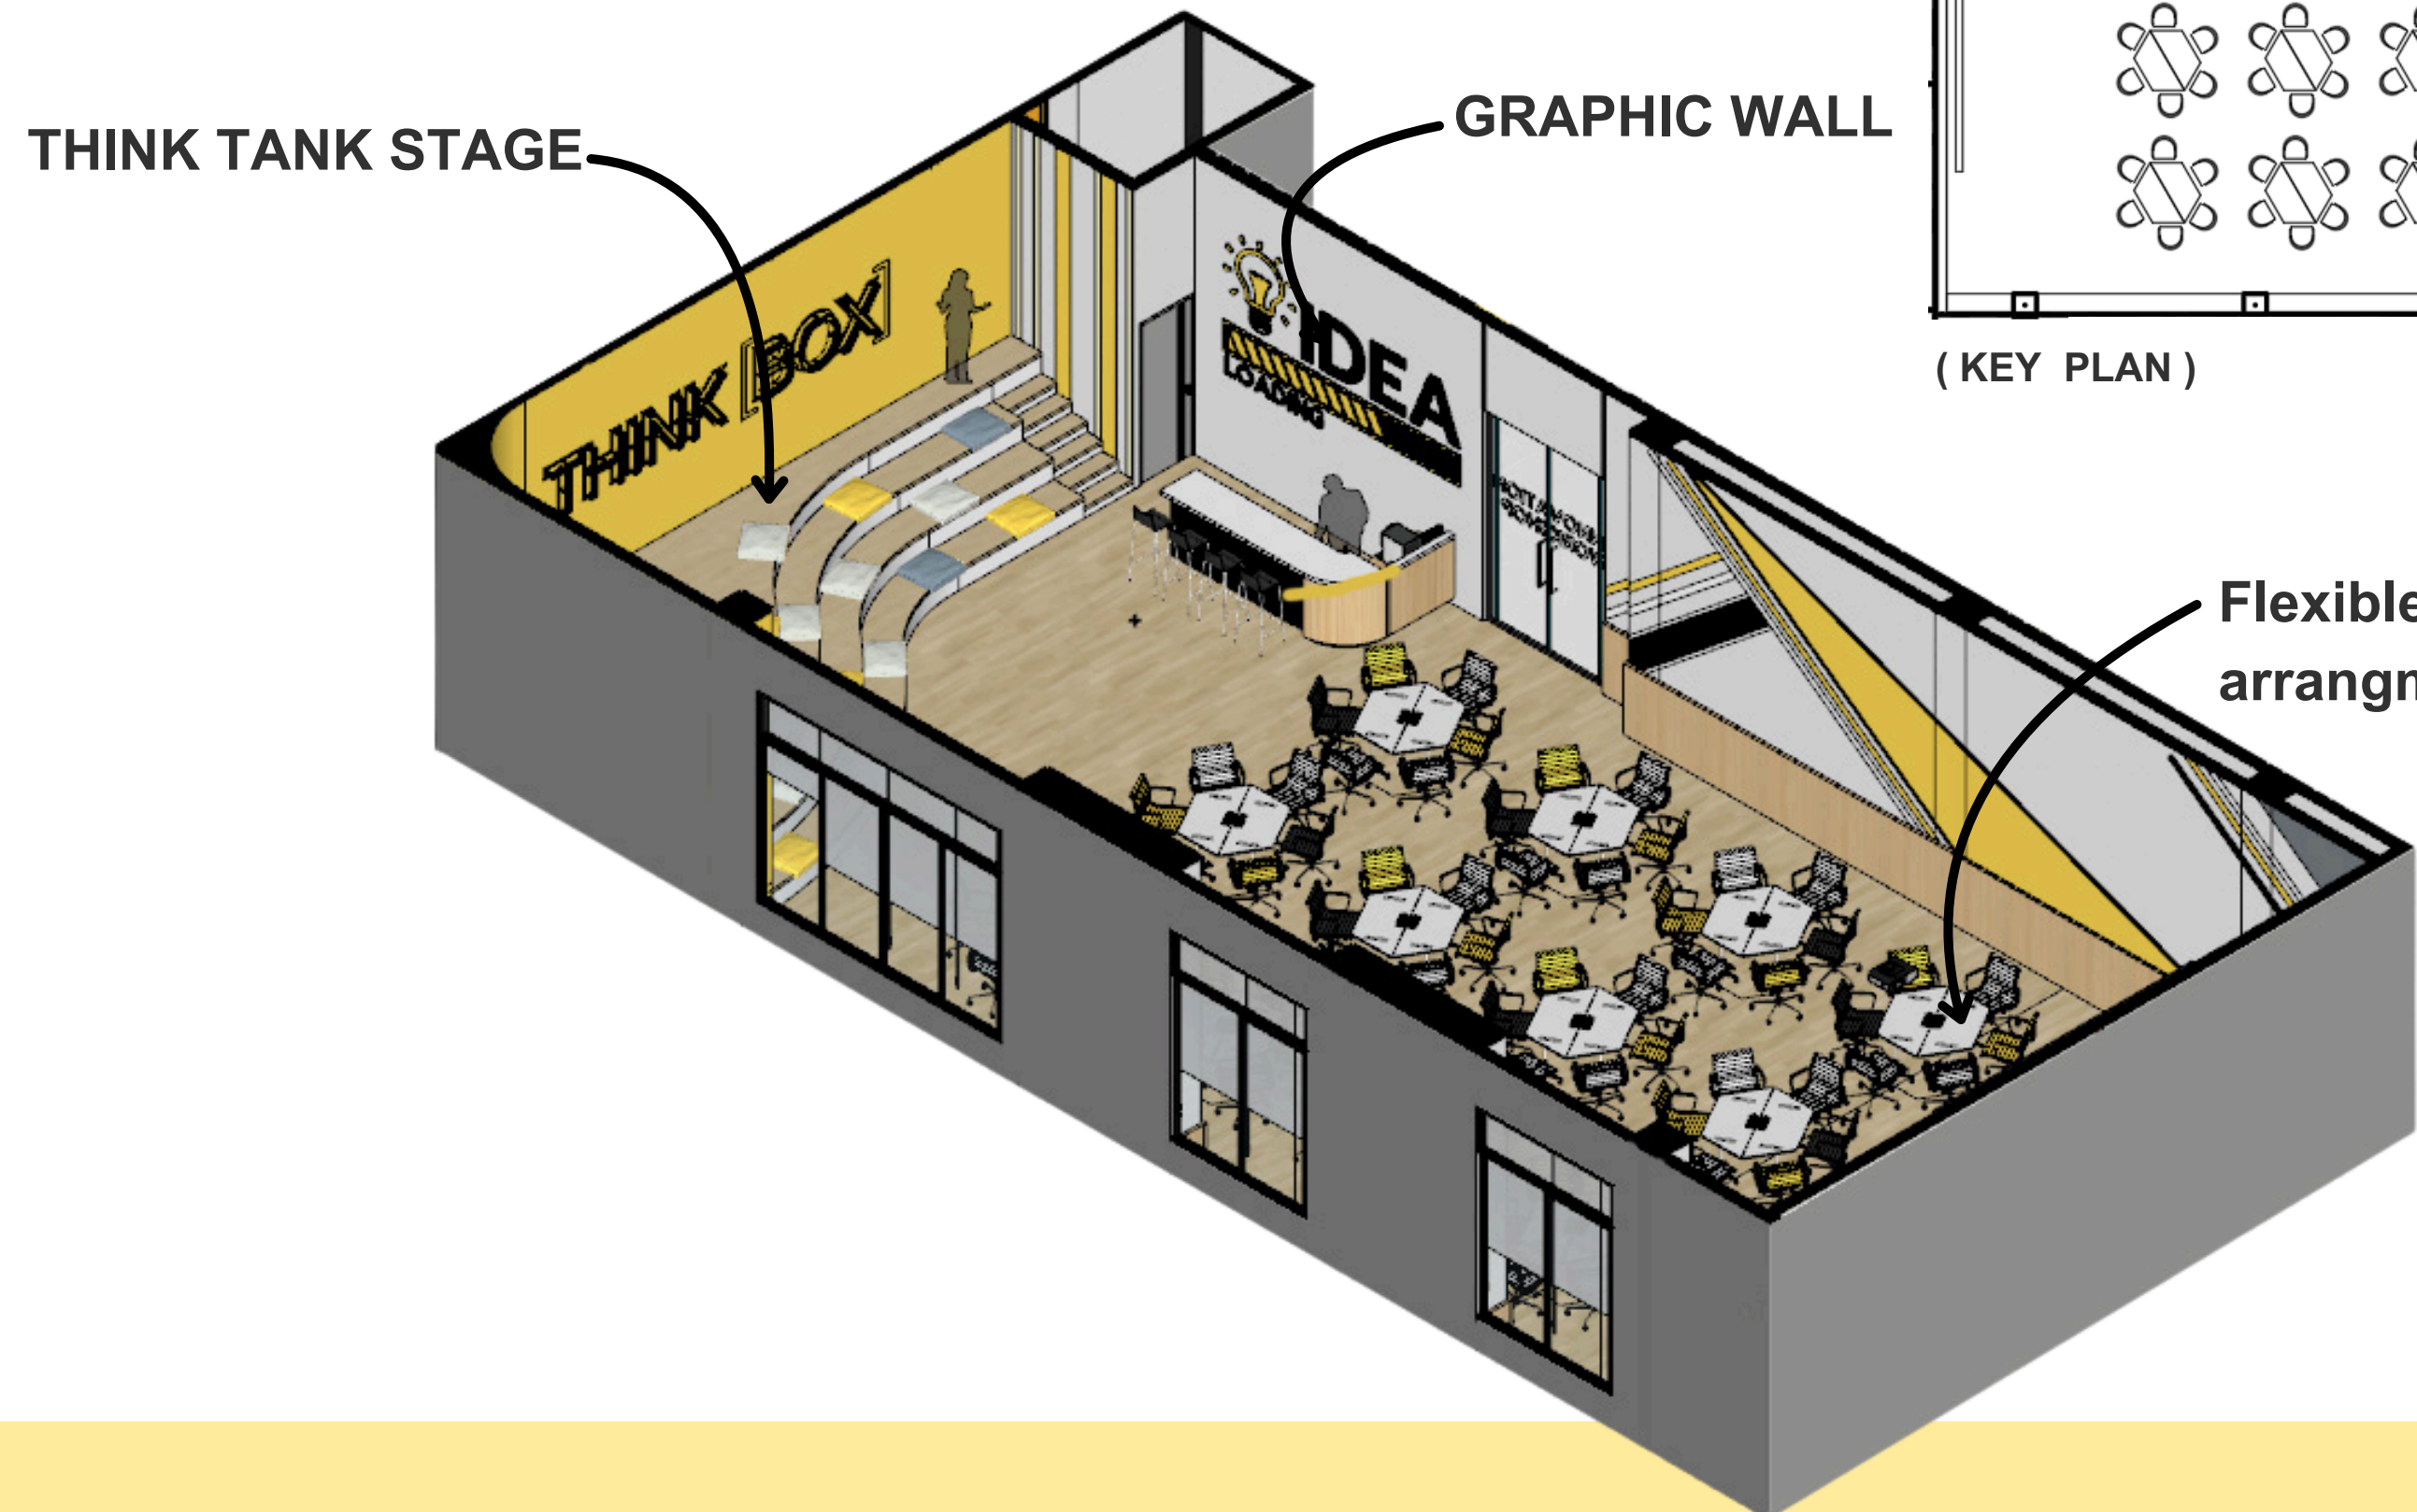

WE INCUBATOR

01 - Innovation Center

WALAILAK UNIVERSITY

WE INCUBATOR

WALAILAK UNIVERSITY

02-Innovation Workshop (THINK BOX) (isometric-1)

Flexible table arrangement

THINK TANK STAGE

Round shape wall for fun feeling

WE INCUBATOR

WALAILAK UNIVERSITY

02-Innovation Workshop (THINK BOX) (isometric-2)

WE INCUBATOR

02-Innovation Workshop (THINK BOX)

THINK TANK STAGE

WALAILAK UNIVERSITY

UPDATE : 27/03/2024

WE INCUBATOR

02-Innovation Workshop (THINK BOX)

GRAPHIC WALL

WALAILAK UNIVERSITY

(PERSPECTIVE 02)

WE INCUBATOR

02-Innovation Workshop (THINK BOX)