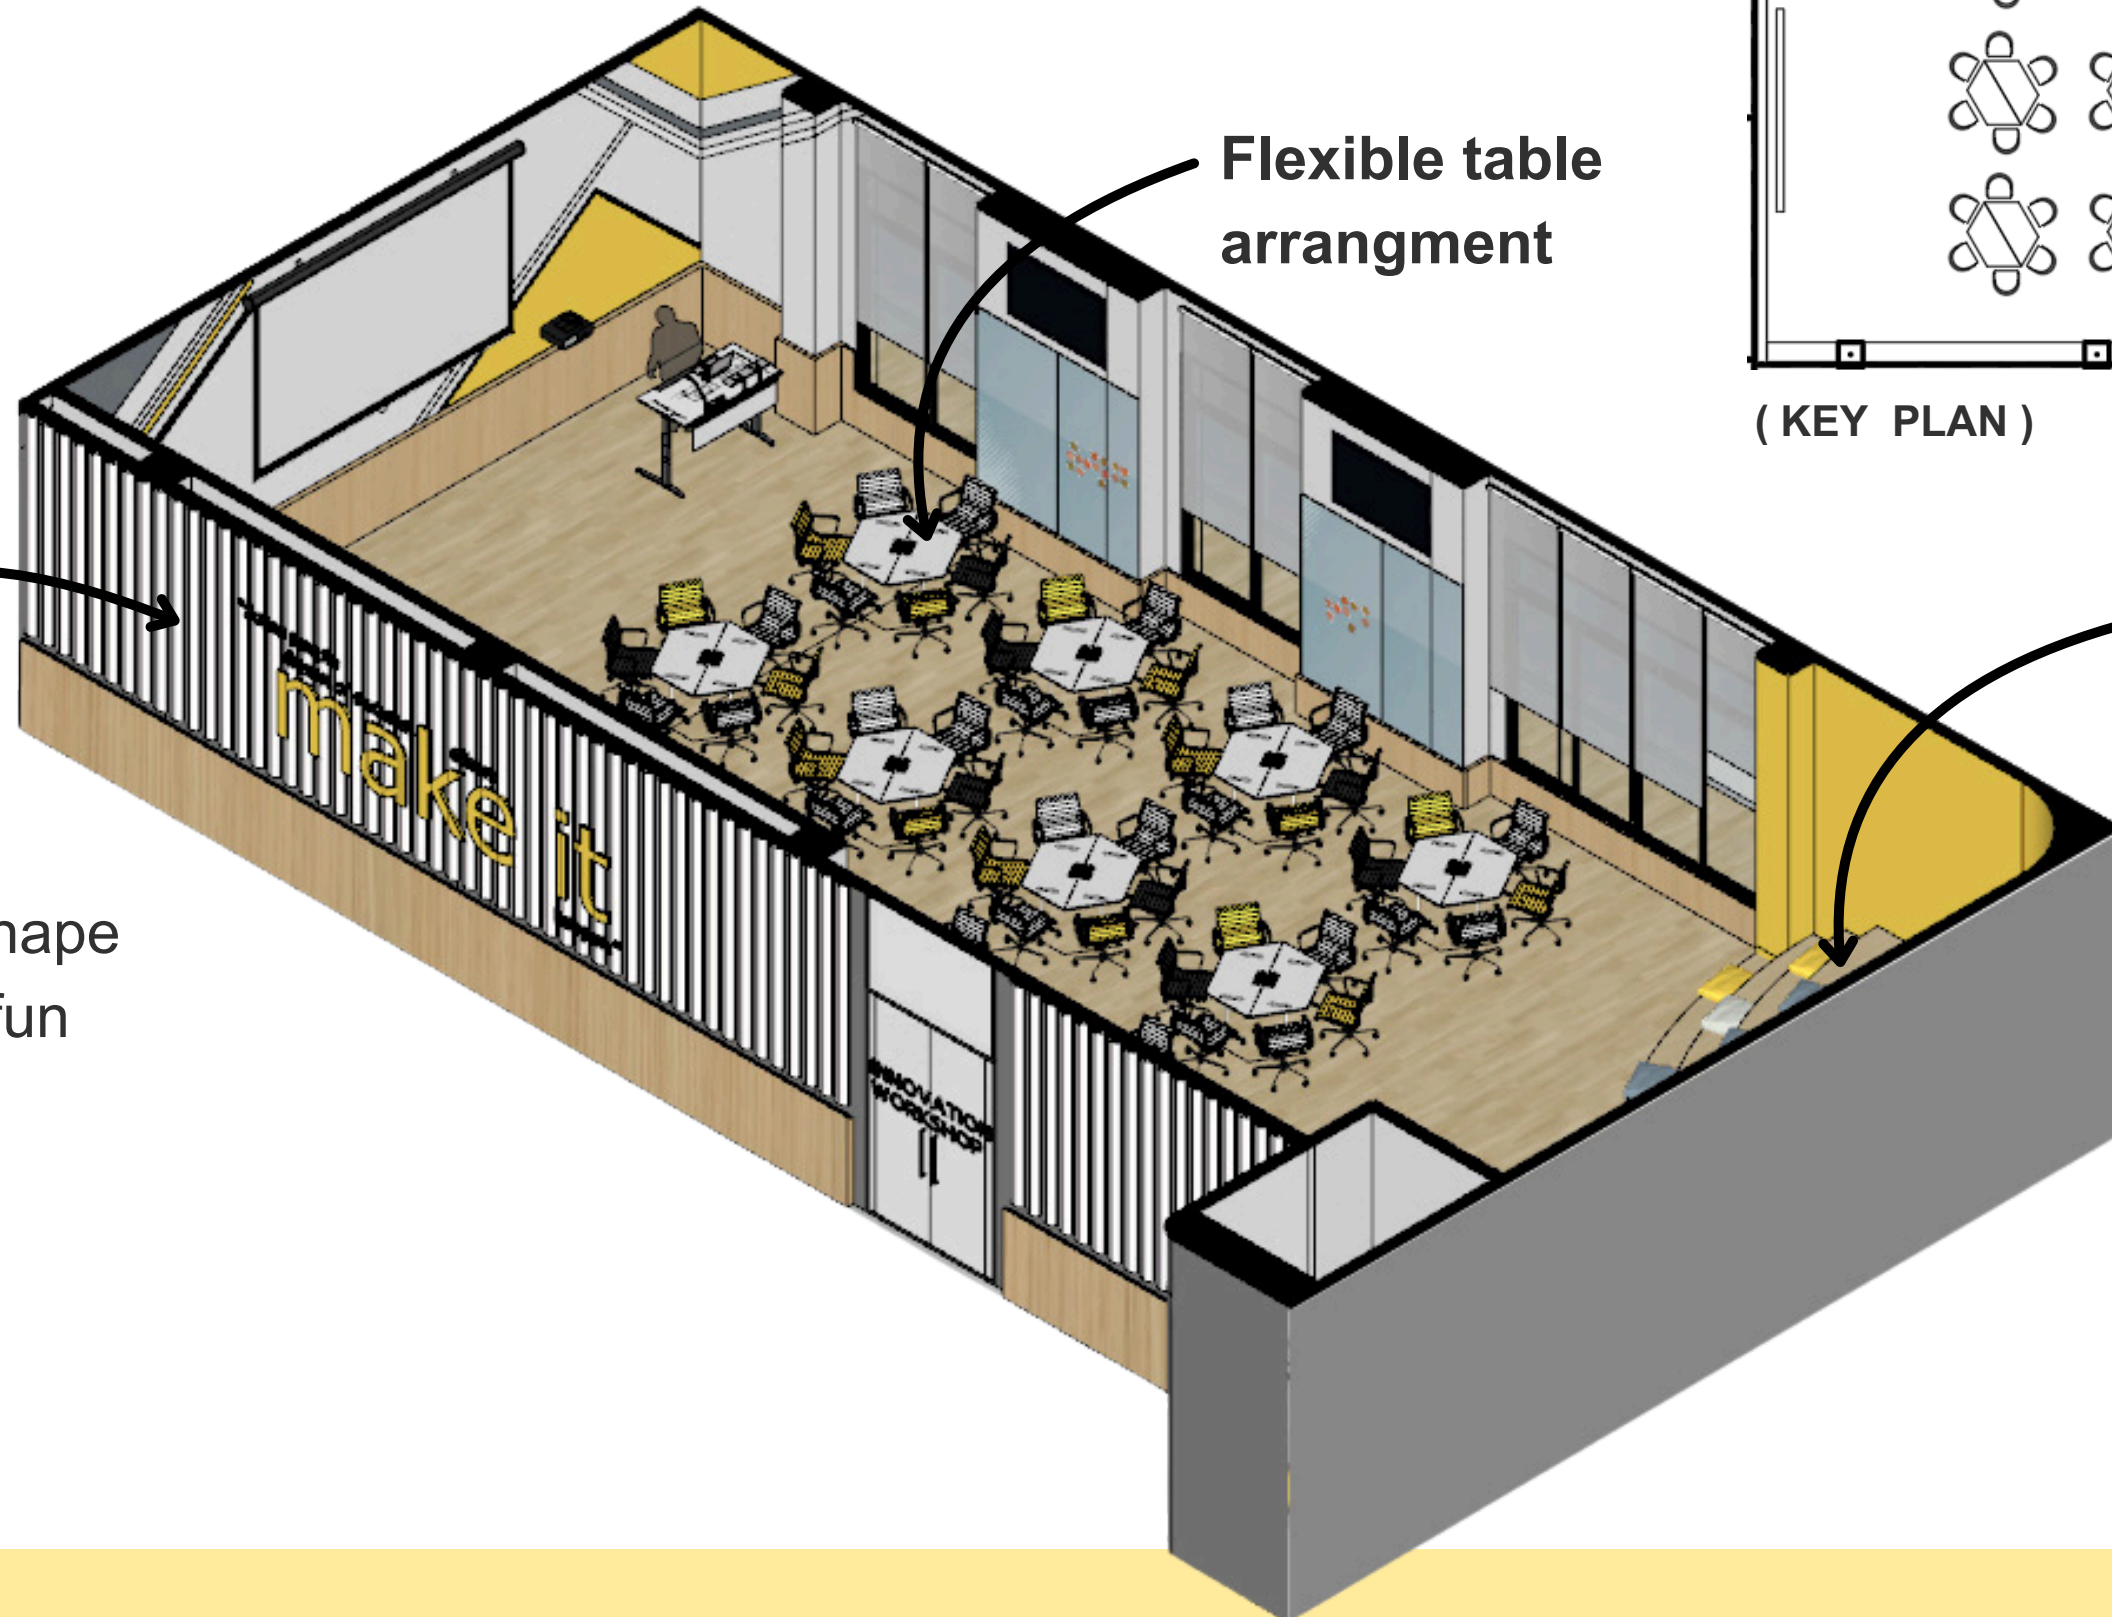

WE INCUBATOR

01 - Innovation Center

WALAILAK UNIVERSITY

WE INCUBATOR

WALAILAK UNIVERSITY

02-Innovation Workshop (THINK BOX) (isometric-1)

Flexible table arrangement

THINK TANK STAGE

Round shape wall for fun feeling

WE INCUBATOR

WALAILAK UNIVERSITY

02-Innovation Workshop (THINK BOX) (isometric-2)

WE INCUBATOR

02-Innovation Workshop (THINK BOX)

THINK TANK STAGE

WALAILAK UNIVERSITY

UPDATE : 27/03/2024

WE INCUBATOR

02-Innovation Workshop (THINK BOX)

GRAPHIC WALL

WALAILAK UNIVERSITY

(PERSPECTIVE 02)

WE INCUBATOR

02-Innovation Workshop (THINK BOX)

เพิ่มลูกเล่นฝ้าเพดาน
กราฟฟิค lighting

WALAILAK UNIVERSITY

WE INCUBATOR

(มุมมองหน้าห้อง Coaching room และ Office room)

WALAILAK UNIVERSITY

WE INCUBATOR

03-Office room

WALAILAK UNIVERSITY