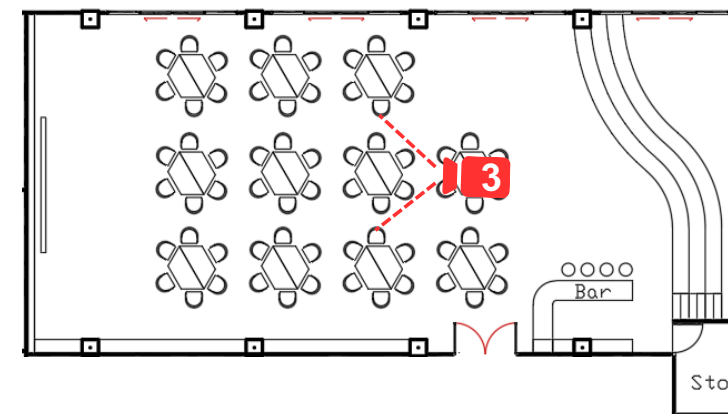

Round shape wall for fun feeling

WE INCUBATOR

WALAILAK UNIVERSITY

02-Innovation Workshop (THINK BOX) (isometric-2)

WE INCUBATOR

02-Innovation Workshop (THINK BOX)

THINK TANK STAGE

WALAILAK UNIVERSITY

UPDATE : 27/03/2024

WE INCUBATOR

02-Innovation Workshop (THINK BOX)

GRAPHIC WALL

WALAILAK UNIVERSITY

(PERSPECTIVE 02)

WE INCUBATOR

02-Innovation Workshop (THINK BOX)

เพิ่มลูกเล่นฝ้าเพดาน
กราฟฟิค lighting

WALAILAK UNIVERSITY

WE INCUBATOR

(มุมมองหน้าห้อง Coaching room และ Office room)

WALAILAK UNIVERSITY

WE INCUBATOR

03-Office room

WALAILAK UNIVERSITY